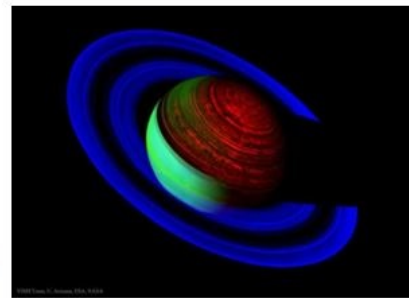

Bleu Alg = Cyanobacteria

## Evolution Theory Neon Saturn:

This Planet Vibrated From North Pole To South Pole & From South Pole To North Pole in 2 Seasons With Occur That North Side Of The Planet Where Placed All Red Alg's & South Side Of The Planet Where Placed All Green Alg's & All Bleu Alg Where Vibrated Into The Vacuum, The 90 Degrees Different Movements Gave The Planet Mountains In Form Of Planetary Width Circles, Now A day The Fountains Have Spread Water Into North Red Alg's Rivers & South Green Alg's Rivers & In The Middle Off Neon Saturn An Ocean With Mixed Live Formed From A Mix Of Red & Green With Mix Result: "Yellow Alg's" (So As Live Really Mend To Be).

Bleu Alg Is Necessary For Generating White Alg Somewhere In It's Future.